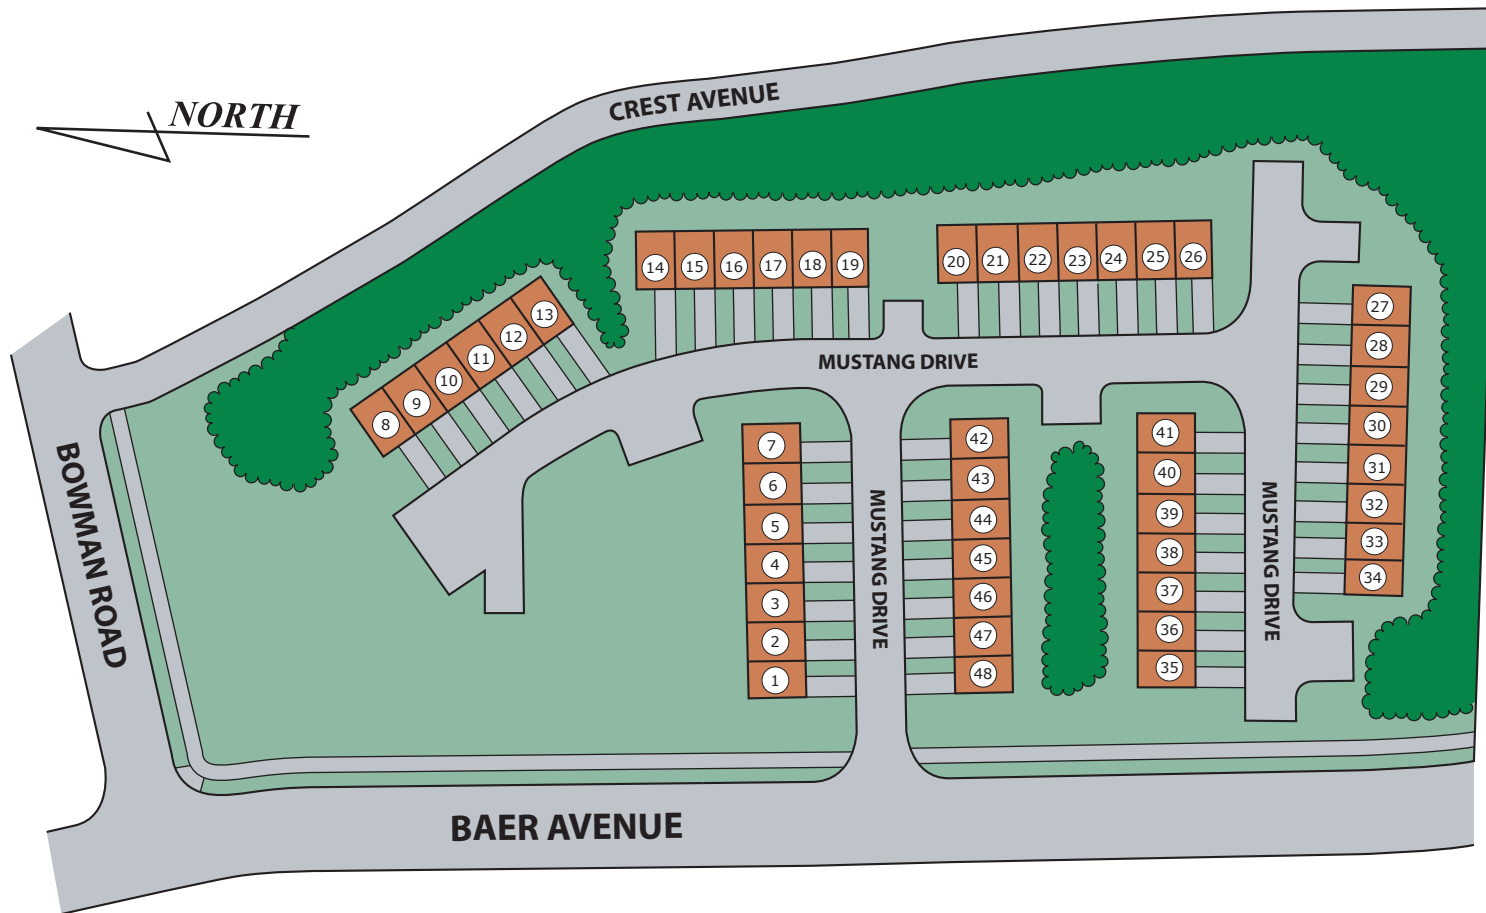

South West Crossing

Hanover, PA

Directions: Located in Hanover PA. From the Hanover PA Square, take Rte. 94 South (Baltimore St.) approx. 1 mile, turn left on Oneil Avenue, then turn right onto Baer Avenue. Homes are located on left side of street.